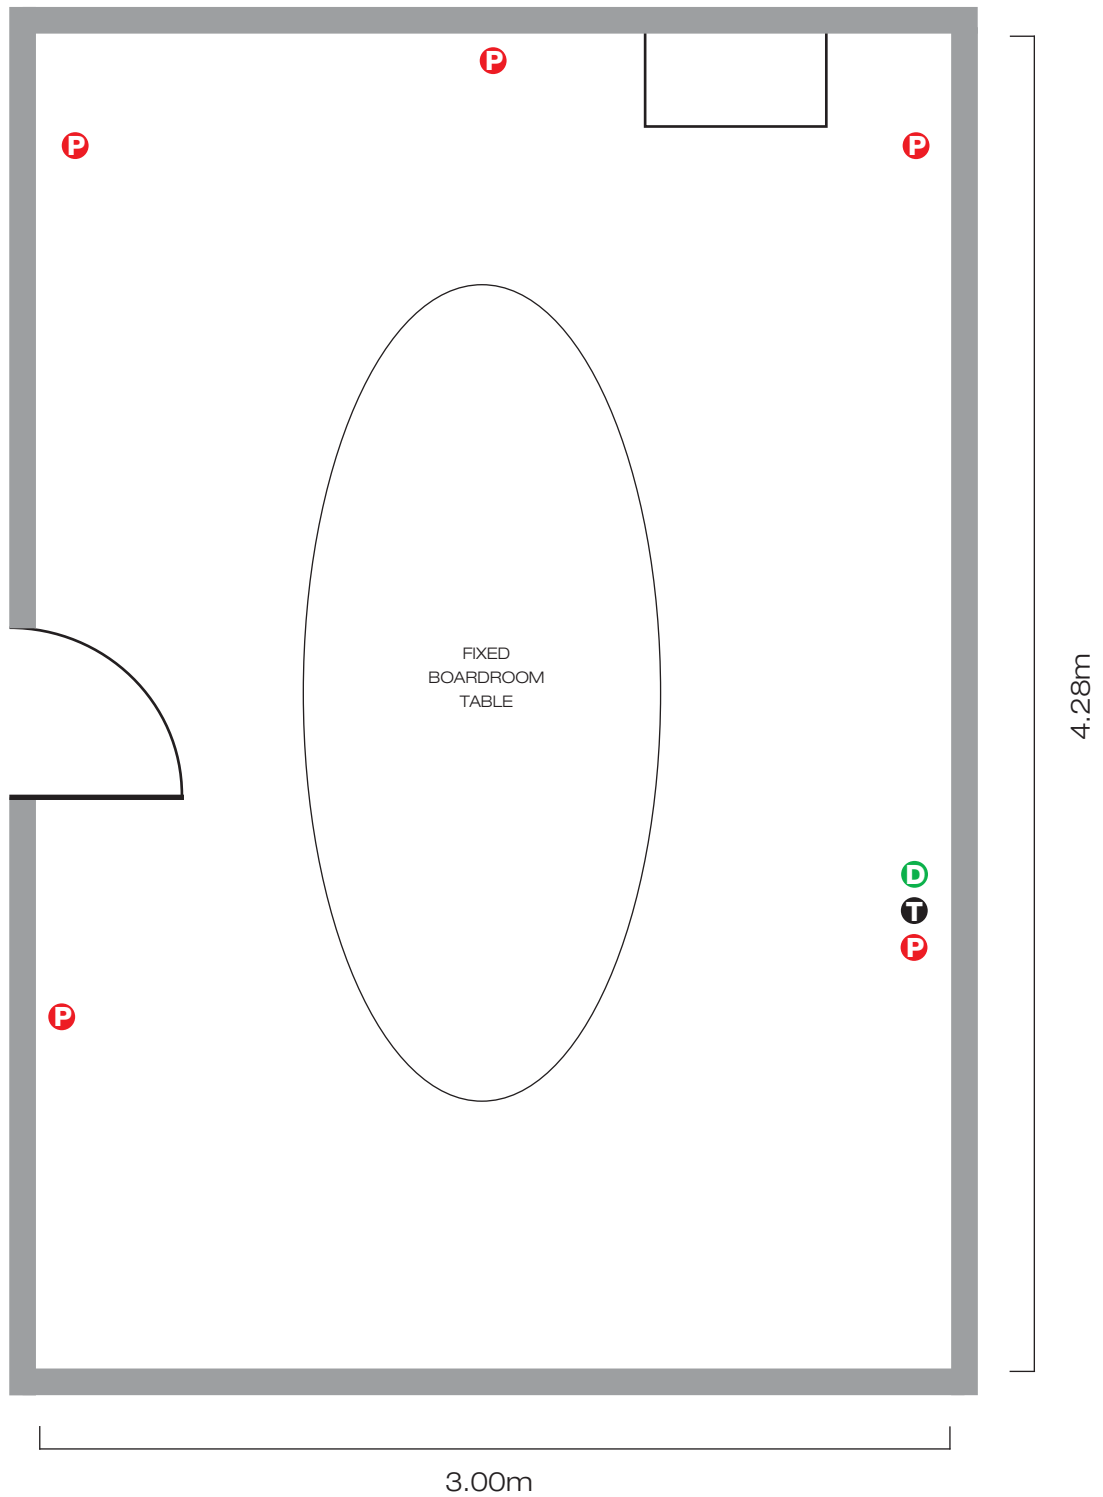

Executive Suite

Drawing not to scale

- T** Telephone
- D** Data Point
- P** Power Sockets

Theatre Cabaret Classroom Boardroom U - Shaped Informal/Reception Length Width Height Min Height Max

	Theatre	Cabaret	Classroom	Boardroom	U - Shaped	Informal/Reception	Length	Width	Height Min	Height Max
Executive Suite	n/a	n/a	n/a	6	n/a	n/a	4.28m	3.00m	2.50m	2.50m